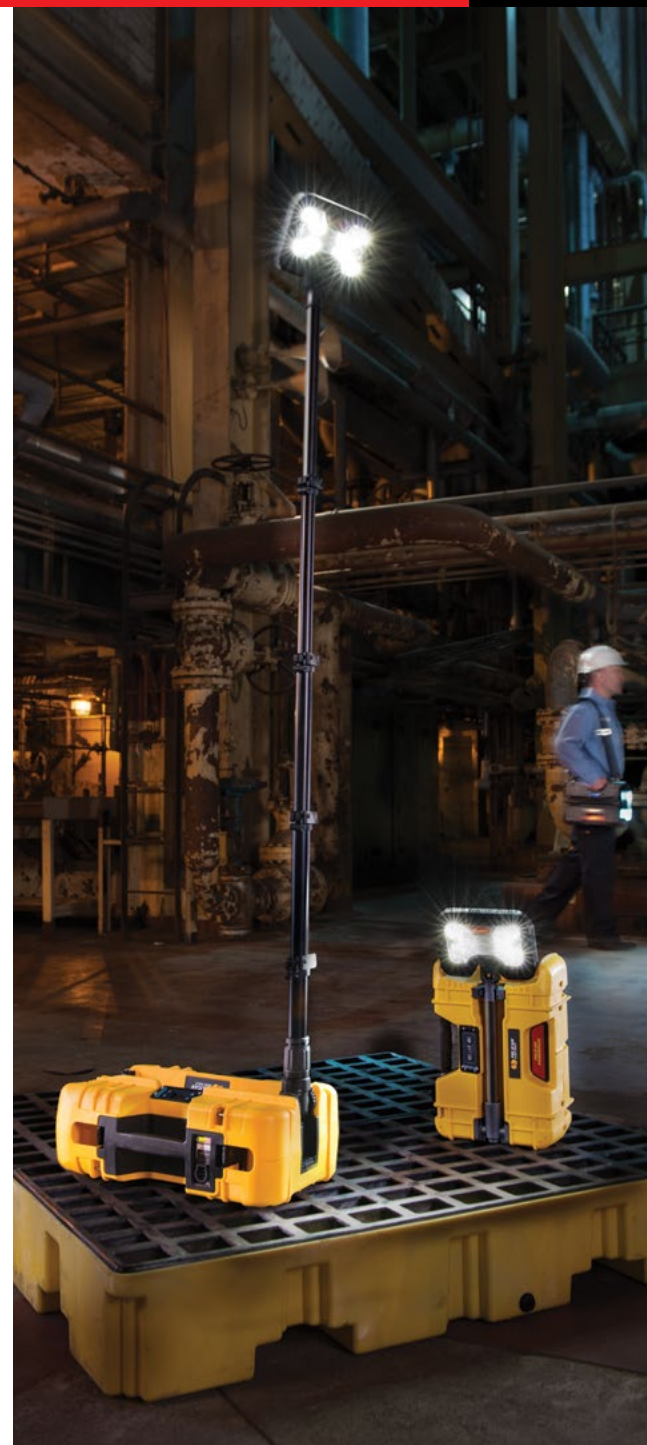

NEW

Bluetooth™

BATTERY LEVEL INDICATOR

Full time battery level indication.

BLUETOOTH™ CONTROL

Bluetooth app controls multiple units and variable light from 0-100% output. Free App for iOS™ and Android™.

SMALL LIGHTS