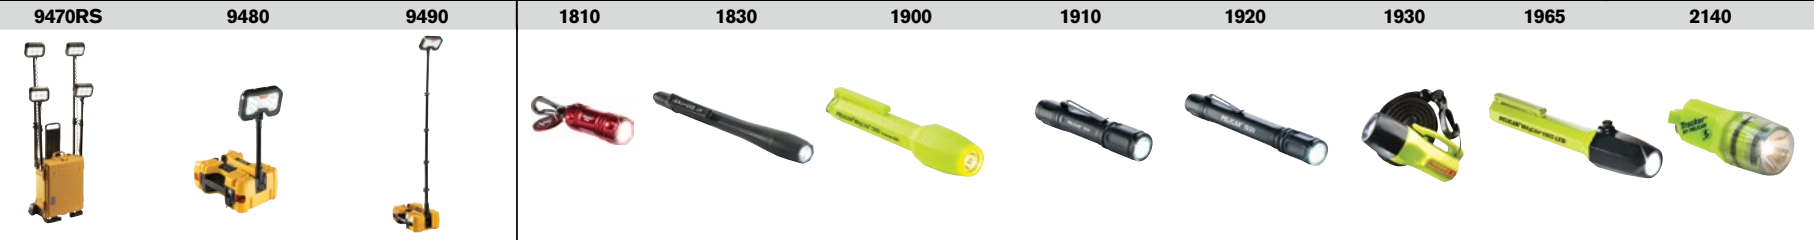

SMALL LIGHTS PGS 08-09

RIGHT ANGLE LIGHTS PGS 22 - 25

SPECIALTY LIGHTS PGS 28 - 29

PERFORMANCE

STANDARDS AND RATINGS

(Applicable to flashlights only)

LIGHT OUTPUT

Light Output is the total luminous flux. It is the total quantity of emitted overall light energy as measured by integrating the entire angular output of the portable light source. Light output in this standard is expressed in units of lumens.