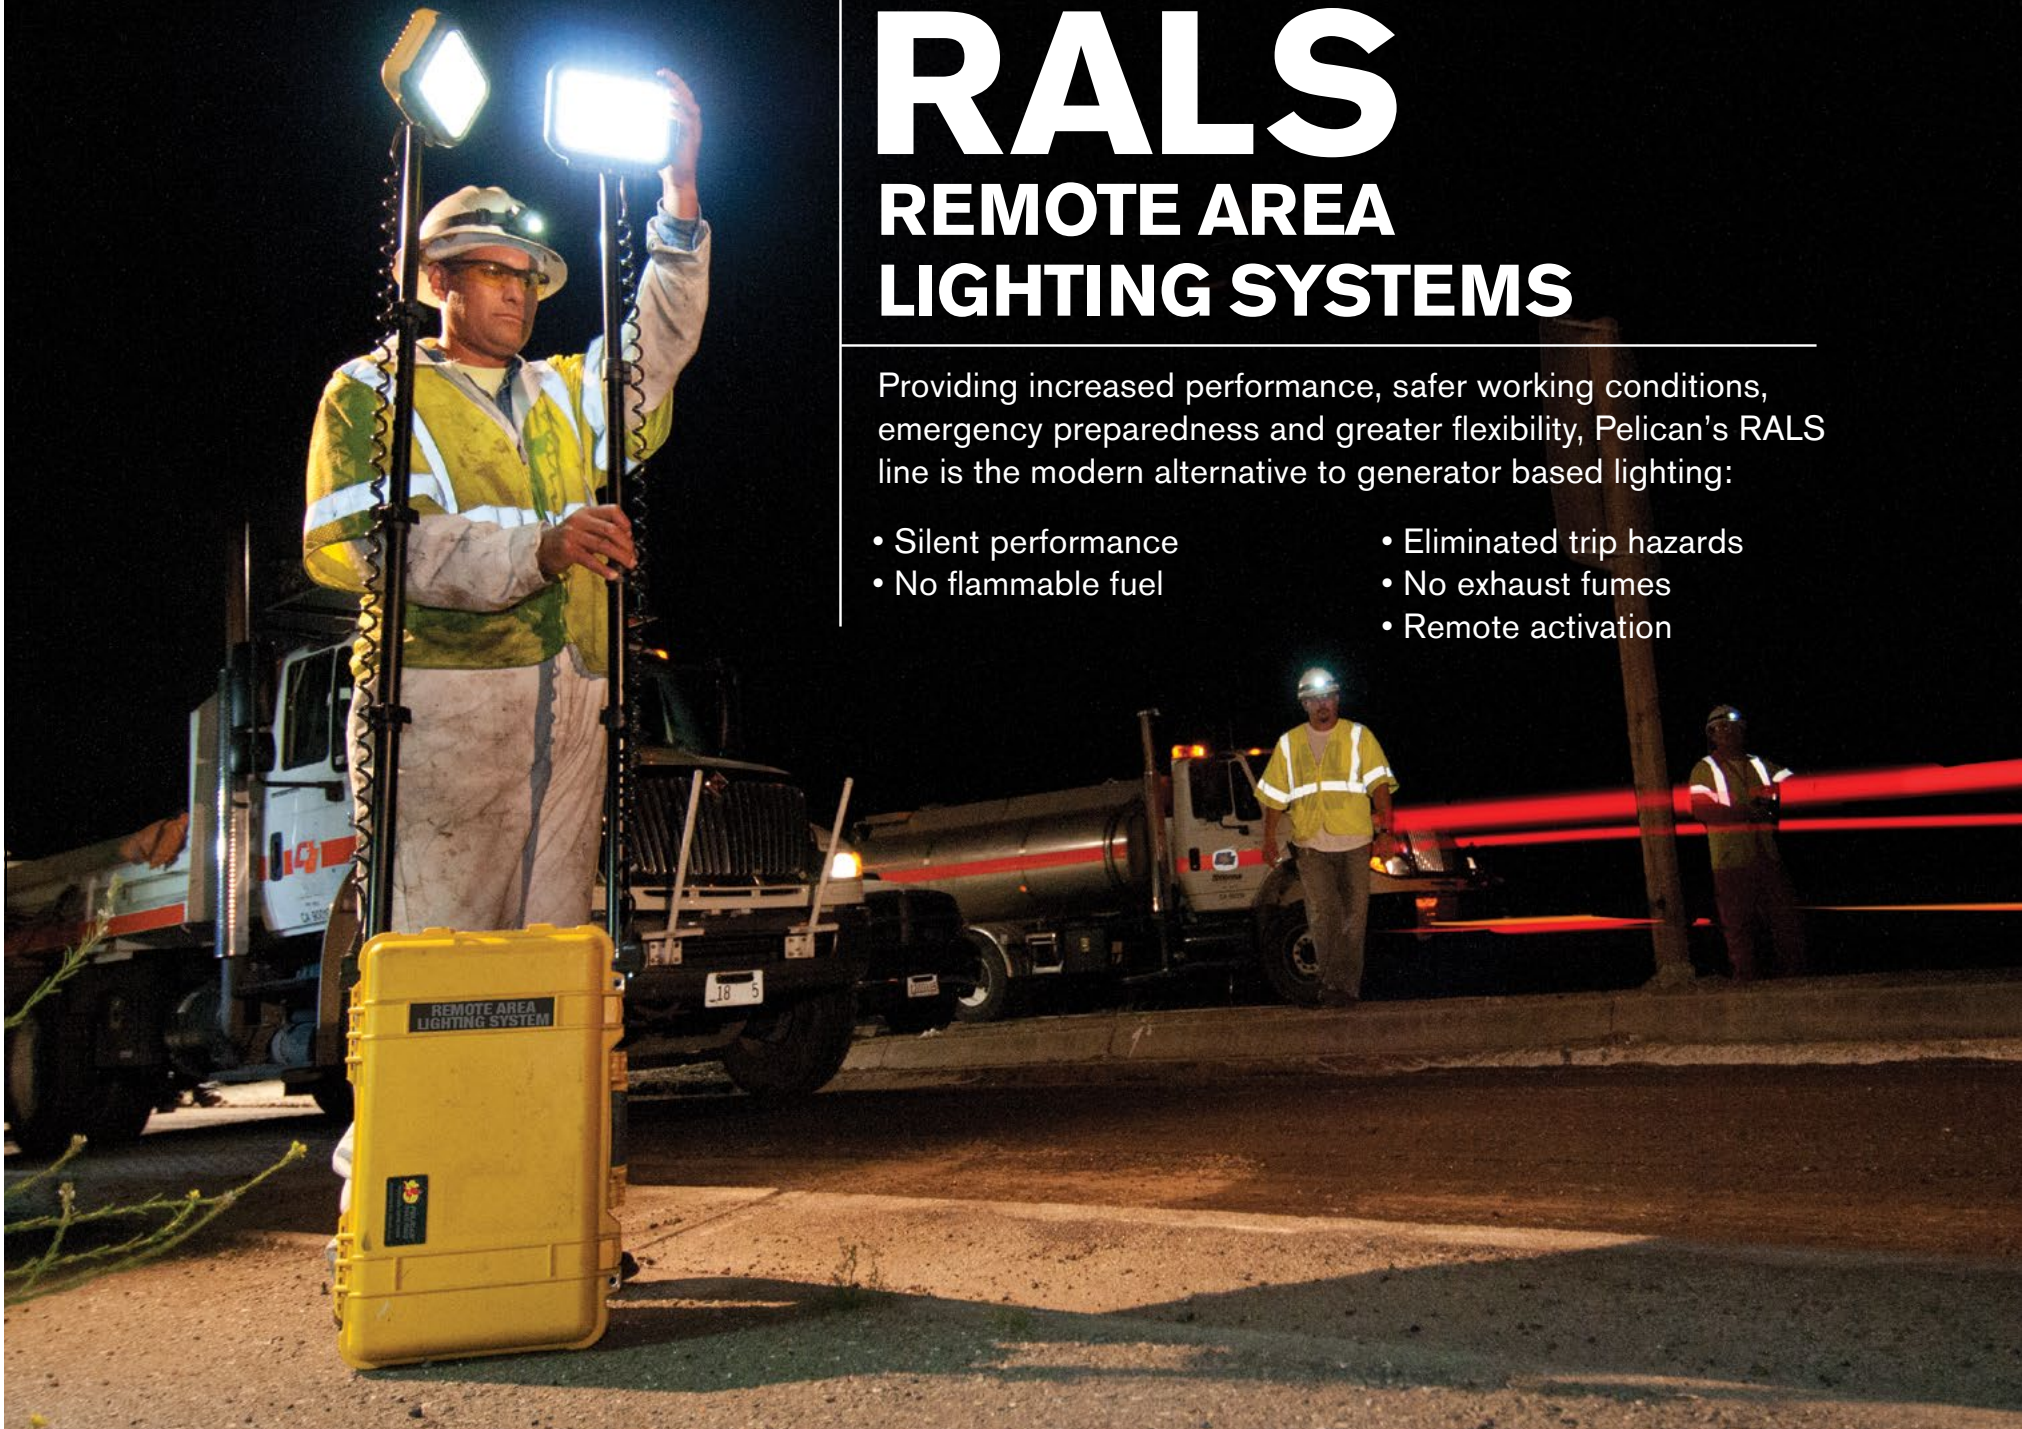

RAALS

REMOTE AREA LIGHTING SYSTEMS

Providing increased performance, safer working conditions, emergency preparedness and greater flexibility, Pelican's RAALS line is the modern alternative to generator based lighting:

- Silent performance
- No flammable fuel
- Eliminated trip hazards
- No exhaust fumes
- Remote activation

SEE SPECIFICATIONS CHART FOR ADDITIONAL LIGHT PERFORMANCE DATA | PERFORMANCE DATA IS TO FL 1 STANDARDS (APPLIES TO FLASHLIGHTS ONLY)