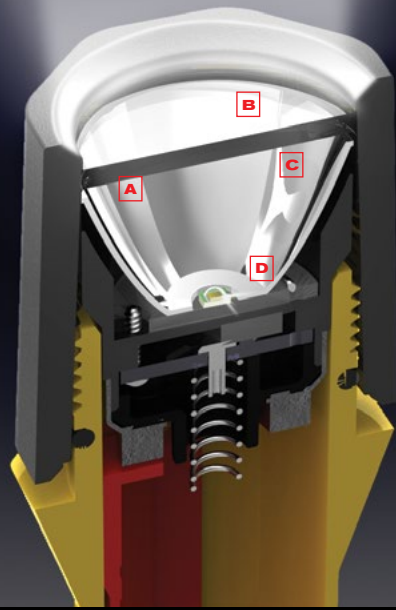

NEW DEEP MOUNT LED TECHNOLOGY

Our engineering team has designed a new high performance LED lamp module (Deep Mount LED Module). These lights are now brighter, with close to 100% increase in lumens and a 2.5 times increase in lux value over previous versions (as well as offering a more robust design).

- A New deep dish reflector provides up to 2.5 times lux increase, and 100% lumen increase
- B Robust, over-molded polycarbonate lens won't yellow
- C Opti-mechanical design gathers and focuses 100% of the light
- D LED is mounted directly to the PCB board, creating a strong and efficient design solution